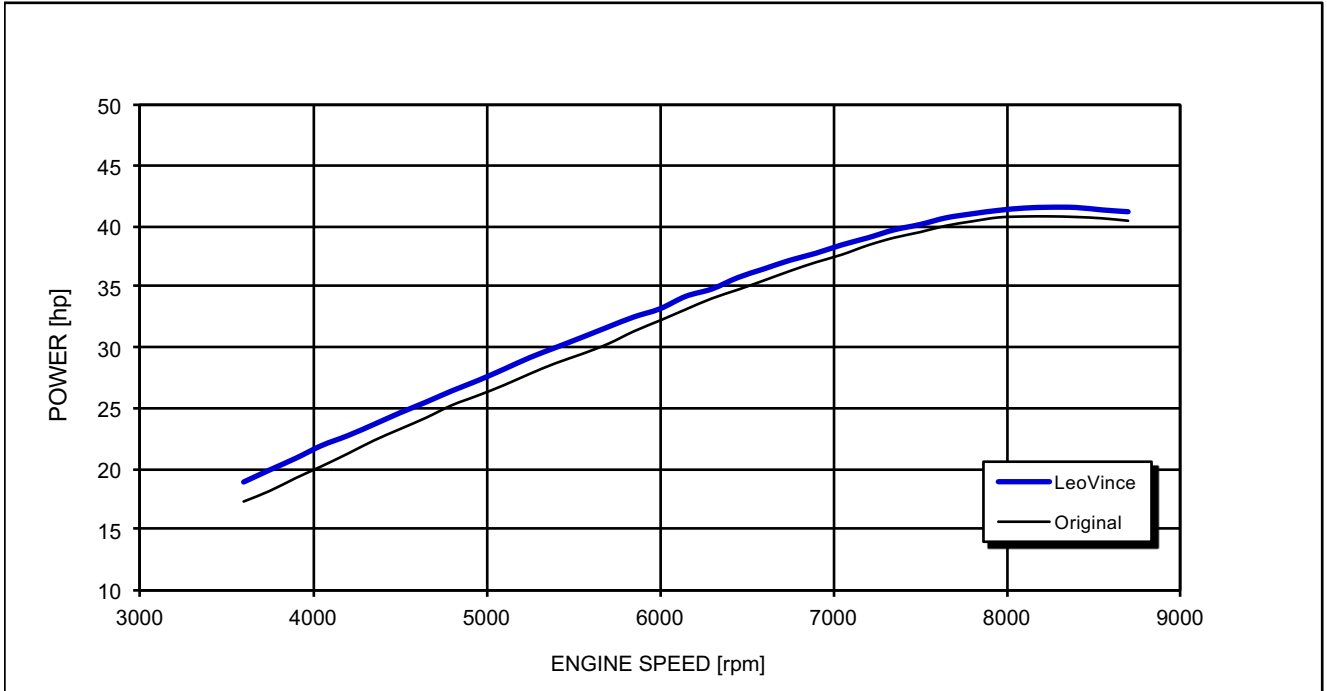

HONDA CB 500 X

*Racing configuration

Test conditions:

997 mBar
19 °C

Reference conditions:

1013 mBar
20 °C