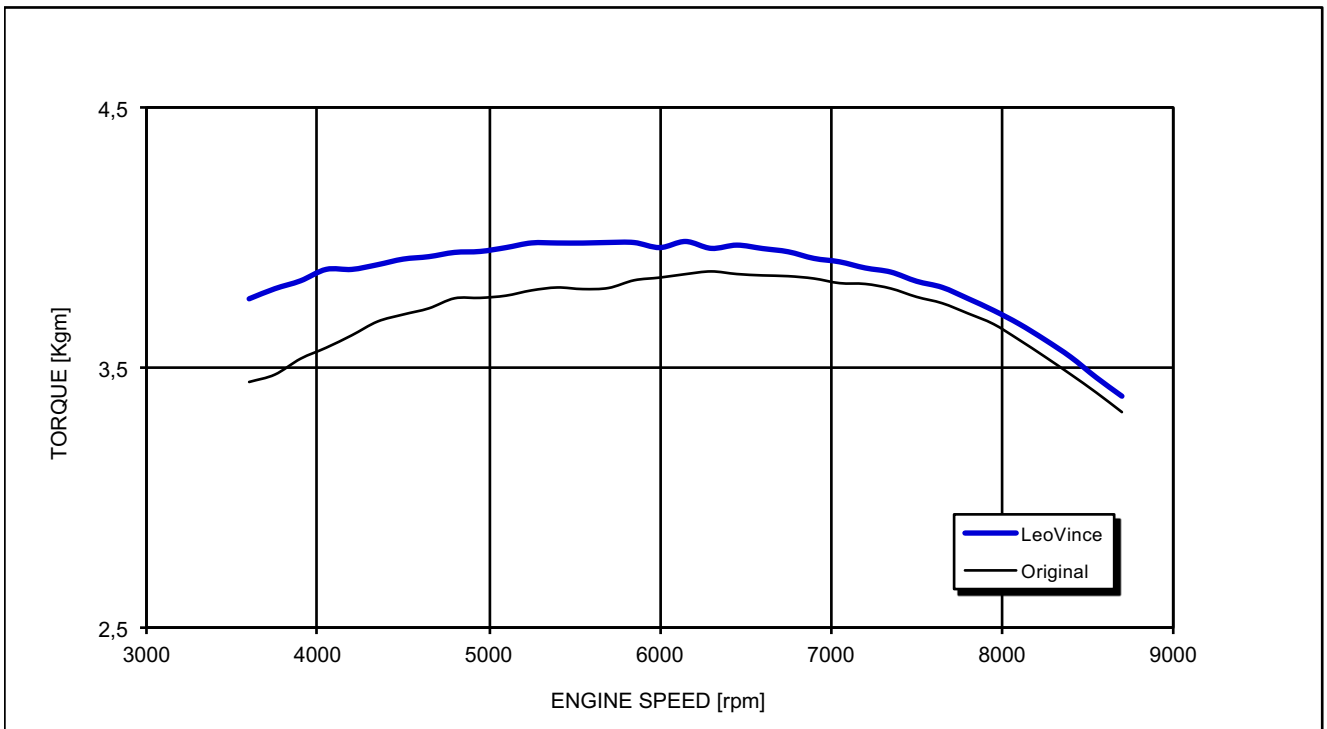

HONDA CB 500 X

*Racing configuration

Test conditions:

997 mBar
19 °C

Reference conditions:

1013 mBar
20 °C