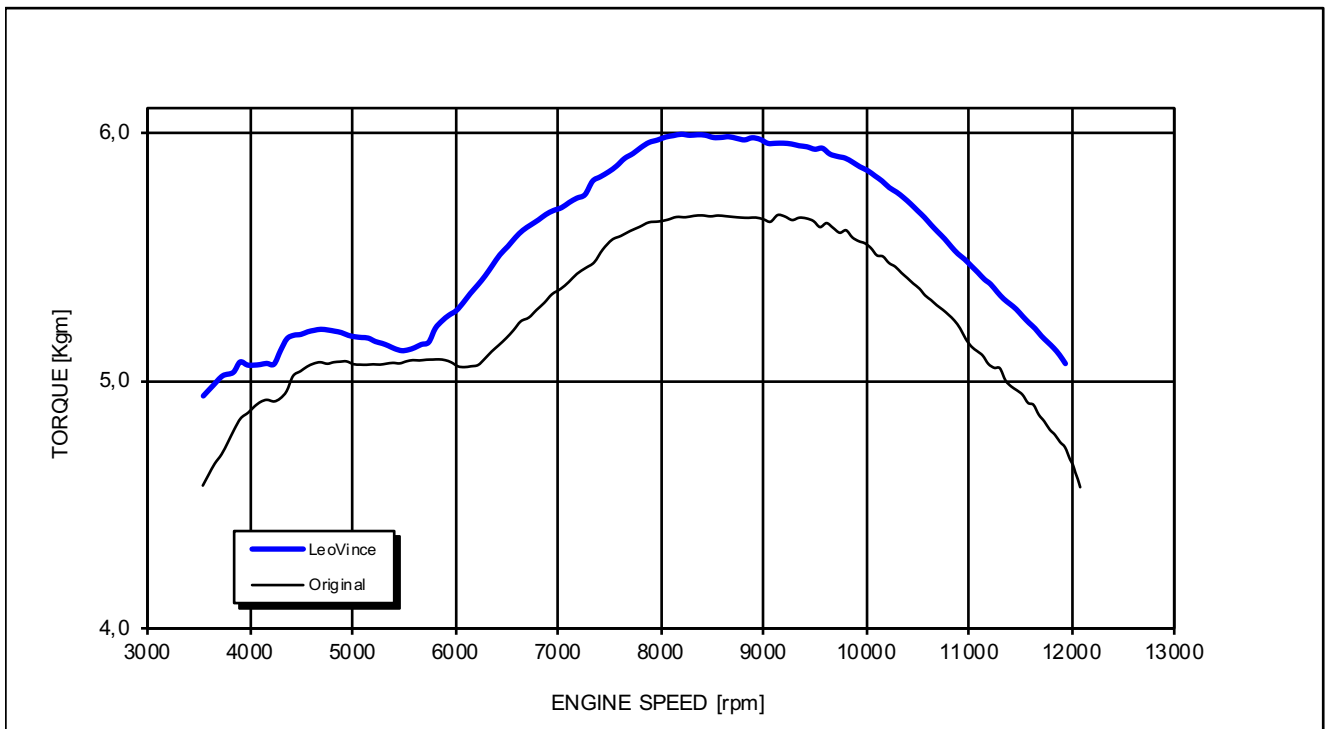

HONDA CB 650 R Neo Sports Café

*Racing configuration

Test conditions:

997 mBar
19 °C

Reference conditions:

1013 mBar
20 °C