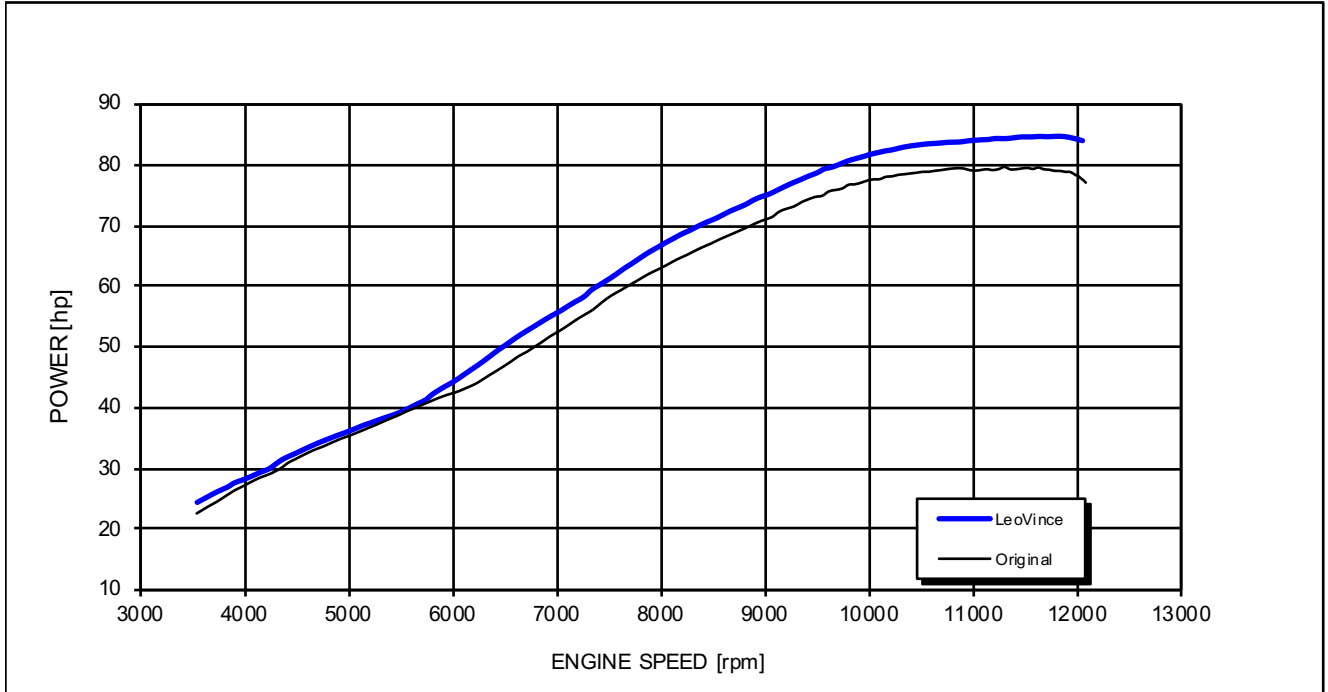

HONDA CB 650 R Neo Sports Café

*Racing configuration

Test conditions:

997 mBar
19 °C

Reference conditions:

1013 mBar
20 °C